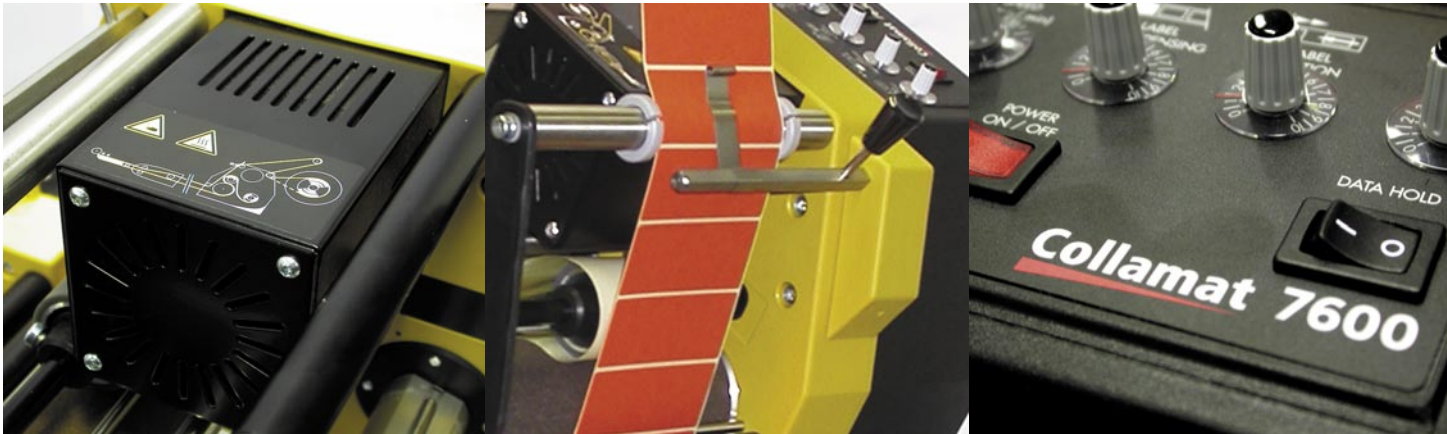

# Collamat® 7600

The speed labeller. Collamat® 7600 with its speed range from 0 – 50 m/min is the ultimate labelling machine for high production output. Adding the very high precision of the unit makes it the preferred choice for advanced applications where speed and precision is a must. The easy handling for the operator, the modularity that makes integration easiest possible and the reliability, all at very competitive cost. This makes it the best solution for a production with high output and high demands on labelling quality.

## FEATURES

- Swiss accuracy – Not just speed is what you get but also best accuracy over the whole speed range
- Performance – The system enables you to cover a wide speed range and a comprehensive variety of applications
- Simplicity – Besides of performance and accuracy the system is easy to operate with its clear potentiometer control panel
- Collamat® design – Controller, drive unit, rewinder and control panel integrated in one space-saving unit
- Carefree production – Encoder speed adaptation guarantees a constant labelling quality
- Modularity – Easy adaptation or re-configuration for new requirements with various accessories
- 4 steps – Do the set up for label scanner, predispensing, speed, and position – and you are ready to work

## TECHNICAL DATA

	C7610:	C7620:
Passing width:	95 mm	160 mm
Dispensing speed:	3 - 50 m/min (9.8 - 164 ft/min)	3 - 40 m/min (9.8 - 131 ft/min)
Labelling accuracy:	± 0.5 mm (1/64 in.)	± 0.5 mm (1/64 in.)
Max label reel diameter:	350 mm (13 3/4 in.)	350 mm (13 3/4 in.)
Drive:	3 phase stepping motor, 500 steps	
Power supply:	110-240 V / 50-60 Hz / 310 VA	
Approbation:	CE/Gost	