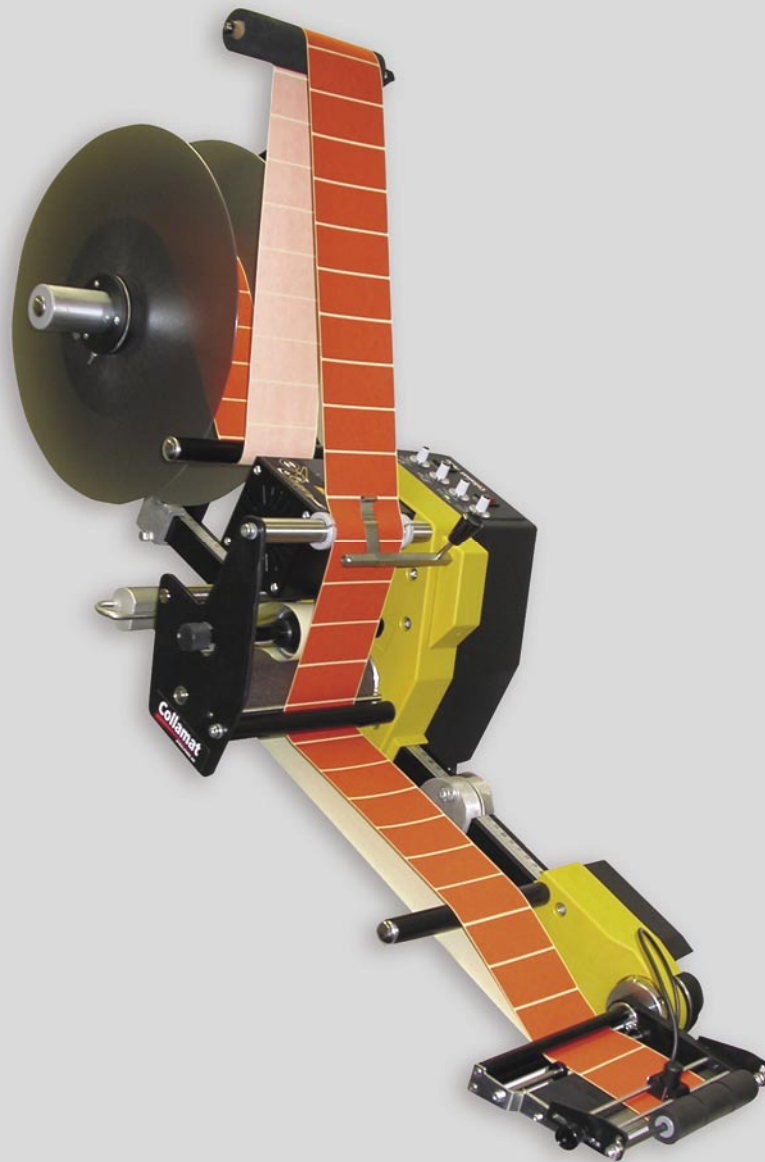

# Collamat® 7600

The speed labeller. Collamat® 7600 with its speed range from 0 – 50 m/min is the ultimate labelling machine for high production output. Adding the very high precision of the unit makes it the preferred choice for advanced applications where speed and precision is a must. The easy handling for the operator, the modularity that makes integration easiest possible and the reliability, all at very competitive cost. This makes it the best solution for a production with high output and high demands on labelling quality.

## FEATURES

- Swiss accuracy – Not just speed is what you get but also best accuracy over the whole speed range
- Performance – The system enables you to cover a wide speed range and a comprehensive variety of applications
- Simplicity – Besides of performance and accuracy the system is easy to operate with its clear potentiometer control panel
- Collamat® design – Controller, drive unit, rewinder and control panel integrated in one space-saving unit
- Carefree production – Encoder speed adaptation guarantees a constant labelling quality
- Modularity – Easy adaptation or re-configuration for new requirements with various accessories
- 4 steps – Do the set up for label scanner, predispensing, speed, and position – and you are ready to work

## TECHNICAL DATA

	C7610:	C7620:
Passing width:	95 mm	160 mm
Dispensing speed:	3 - 50 m/min (9.8 - 164 ft/min)	3 - 40 m/min (9.8 - 131 ft/min)
Labelling accuracy:	± 0.5 mm (1/64 in.)	± 0.5 mm (1/64 in.)
Max label reel diameter:	350 mm (13 3/4 in.)	350 mm (13 3/4 in.)
Drive:	3 phase stepping motor, 500 steps	
Power supply:	110-240 V / 50-60 Hz / 310 VA	
Approbation:	CE/Gost	